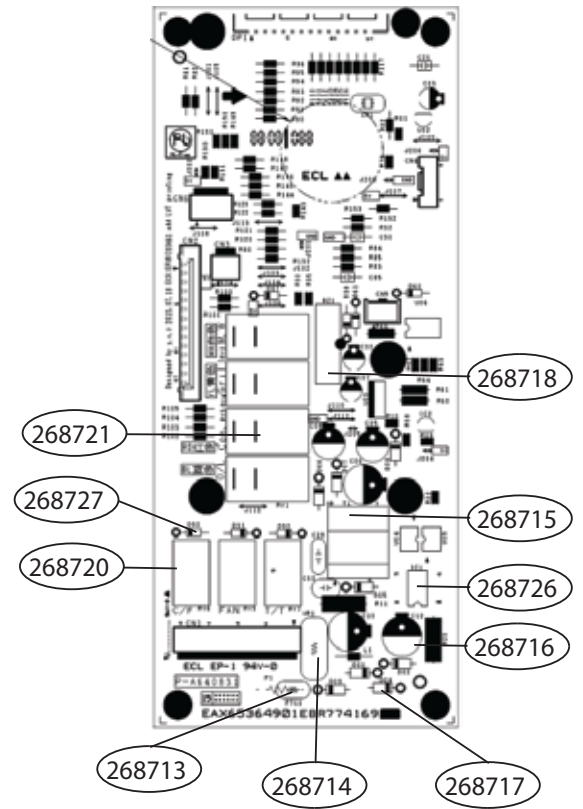

EXPLODED VIEW

INTRODUCTION

DOOR PARTS

13581A

CONTROL PANEL PARTS

56511A

OVEN CAVITY PARTS

LATCH BOARD PARTS

INTERIOR PARTS

BASE PLATE PARTS